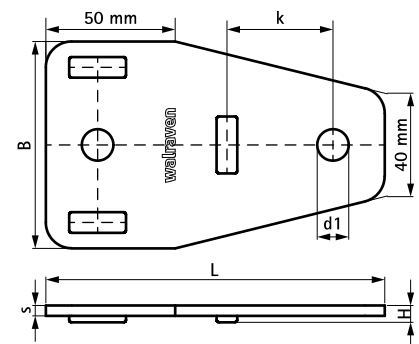

BIS Strut T-Connector (BUP1000)

(H 28 118)

Features and benefits

- T-connector for Strut rails
- extra safety by locking notches to prevent turning
- material: steel 1.0242 (S250GD) + ZM310 MAC
- surface protection:
 - product is part of the Walraven BIS UltraProtect® 1000 system
 - suitable for in- and outdoor applications
 - stands min. 1,000 hours salt spray test (max. 5% red rust) according to ISO 9227

Part No.	L	B	H	s	d1	k	For Rail	Pack 1
		(mm)	(mm)	(mm)	(mm)	(mm)		
66588301	131 mm	80	6.5	4.0	Ø 12.2	41	Strut	25

Complementary

Walraven RapidStrut® Fixing Rail DS 5 (BUP1000)
 Walraven RapidStrut® Fixing Rail (BUP1000)
 Walraven Strut Slide Nut (BUP1000)