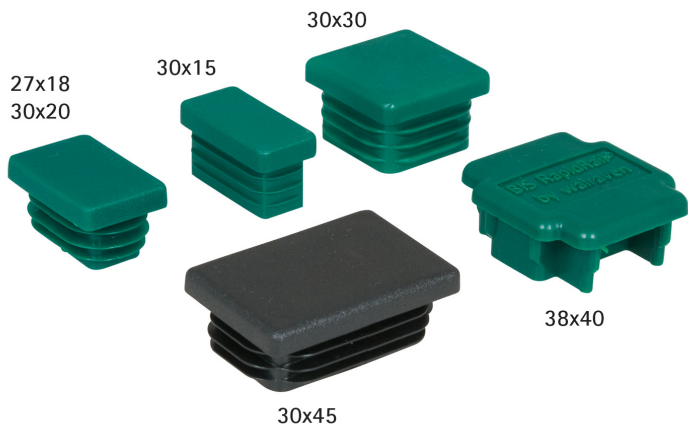

BIS Rail End Cap

finishing of BIS RapidRail®

(G 45 05)

Features and benefits

- for clean finishing of rail end, covers all burrs
- material: PE (polyethylene)
- easy to fix securely

Part No.	For Rail	Colour	Pack 1	Pack 2
6566000	27x18, 30x20	Green	50	250
6566001	30x15	Green	50	250
6566002	30x30	Green	25	250
6566030	30x45	Black	20	200
6566035	38x40	Green	20	200

Complementary

Walraven RapidRail® Cantilever Arm
Walraven RapidRail® Fixing Rail