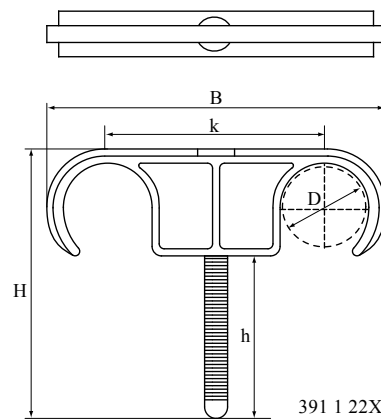

BIS Plug Clamp

for floor pipe 14 - 25 mm

391

(0 15 17)

Features and benefits

- to fix pipe-in-pipe pipes before casting top floor layer
- material: PA (polyamide)

Part No.	D (mm)	Model	B (mm)	H (mm)	k (mm)	Pack 1
3911020	14 - 20	Single	34	48	-	500
3911025	20 - 25	Single	47	60	-	500
3911220	14 - 20	Double	51	48	32	500
3911225	20 - 25	Double	77	60	46	250