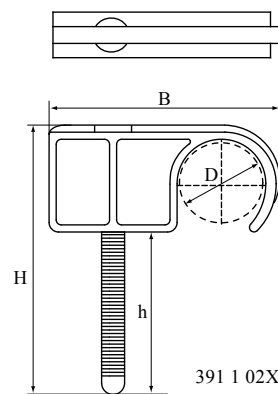

# BIS Plug Clamp

for floor pipe 14 - 25 mm

391

(0 15 17)

391 1 02X

391 1 22X

## Features and benefits

- to fix pipe-in-pipe pipes before casting top floor layer
- material: PA (polyamide)

Part No.	D (mm)	Model	B (mm)	H (mm)	k (mm)	Pack 1
3911020	14 - 20	Single	34	48	-	500
3911025	20 - 25	Single	47	60	-	500
3911220	14 - 20	Double	51	48	32	500
3911225	20 - 25	Double	77	60	46	250