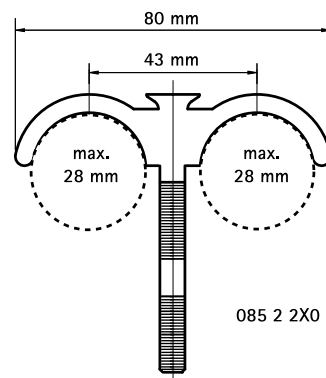

BIS Plug Clamp

for floor pipe 28 mm

(0 15 15)

Features and benefits

- to fix pipe-in-pipe pipes before casting top floor layer
- material: PA (polyamide), green

Part No.	D (mm)	Model	B (mm)	H (mm)	Pack 1	Pack 2
0852050	28	Single	45	75	100	1,000
0852080	28	Single	45	115	50	1,000
0852013	28	Single	42	135	50	1,000
0852250	28	Double	80	75	50	500
0852280	28	Double	80	115	50	500

Alternative
BIS Floor Clamp