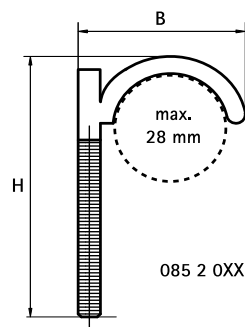

BIS Plug Clamp

for floor pipe 28 mm

(0 15 15)

Features and benefits

- to fix pipe-in-pipe pipes before casting top floor layer
- material: PA (polyamide), green

Part No.	D (mm)	Model	B (mm)	H (mm)	Pack 1	Pack 2
0852050	28	Single	45	75	100	1,000
0852080	28	Single	45	115	50	1,000
0852013	28	Single	42	135	50	1,000
0852250	28	Double	80	75	50	500
0852280	28	Double	80	115	50	500