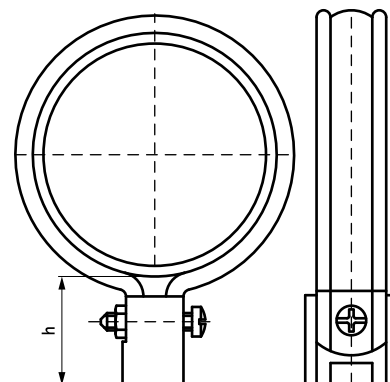

BIS PVC Pipe Clamp (RWP)

(C 25 05)

for rain water pipes 70 - 100 mm

Features and benefits

- one-part clamp
- for fixing of PVC rain water pipes
- locking screw and nut connected to band, which makes it impossible to lose screw
- material: hard PVC (polyvinylchloride)
- UV-stabilized

Part No.	D (mm)	B (mm)	H (mm)	h (mm)	b x s (mm)	Colour	F _{a,z} (N)	Pack 1
1304070	70	79	97	min 29.5	20 x 4.0	Brown (RAL 8017)	700	25
1304100	100	108	127	min 29.5	20 x 4.0	Brown (RAL 8017)	700	25

Complementary
 BIS Intruder Deterrent Clamp
 BIS Leaf Trap