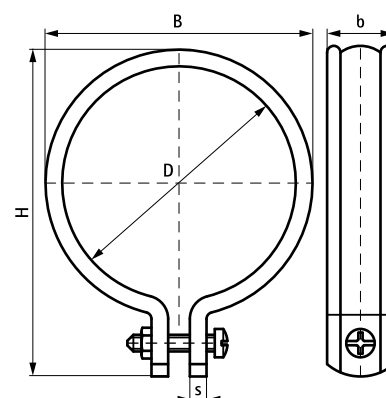

BIS PVC Pipe Clamp (RWP)

(C 25 05)

for rain water pipes 70 - 100 mm

Features and benefits

- one-part clamp
- for fixing of PVC rain water pipes
- locking screw and nut connected to band, which makes it impossible to lose screw
- material: hard PVC (polyvinylchloride)
- UV-stabilized

Part No.	D (mm)	B (mm)	H (mm)	h (mm)	b x s (mm)	Colour	F _{a,z} (N)	Pack 1
1304070	70	79	97	min 29.5	20 x 4.0	Brown (RAL 8017)	700	25
1304100	100	108	127	min 29.5	20 x 4.0	Brown (RAL 8017)	700	25

Complementary
 BIS Intruder Deterrent Clamp
 BIS Leaf Trap