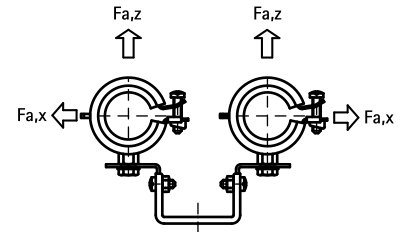

BIS Duplo KSB1

for metal heating pipes 15 - 35 mm

(A 15 15)

Features and benefits

- two clamps on connection bracket
- clamp with quick locking system, type KSB
- for fixing of two pipes
- bracket reinforced for extra strength
- centre distance and distance between wall and clamp adjustable
- material: steel
- zinc plated
- noise insulating lining, EPDM rubber, black
- age resistant lining
- sound insulating lining according DIN 4109

Part No.	D (mm)	D (")	DN	B1 (mm)	H1 (mm)	h1 (mm)	s (mm)	b x s (mm)	F _{a,z} (N)	F _{a,x} (N)	Pack 1
3393218	15 - 18	3/8	10	142 - 165	82 - 94	67 - 79	2.0	20 x 2.0	210	110	25
3393223	20 - 23	1/2	15	142 - 177	93 - 105	70 - 82	2.0	20 x 2.0	210	110	25
3393228	25 - 28	3/4	20	150 - 180	96 - 108	73 - 85	2.0	20 x 2.0	210	110	25
3393235	32 - 35	1	25	152 - 188	100 - 112	77 - 89	2.0	20 x 2.0	210	110	25