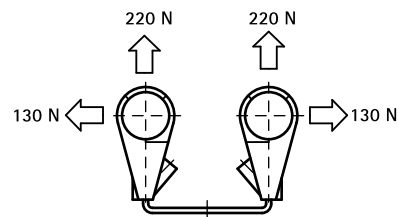

# BIS Duplo KS

for metal pipes 15 - 22 mm

(C 10 55)

## Features and benefits

- two clamps on connection bracket
- clamps can be repositioned when open or closed - only fixed when finally secured
- plastic clamp prevents noises which arise from expansion or contraction of the pipe
- adjustable distance between pipe and wall
- locking screw connected to band, which makes it impossible to lose screw
- material: connection bracket made of steel; connector made of PP (polypropylene)
- fire class B2
- recyclable, resistant to UV and ageing
- zinc plated
- temperature resistance from approx. -30 °C to approx. +90 °C (constant); short to approx. +110 °C

Part No.	D (mm)	D (°)	DN	B (mm)	H1 (mm)	h1 (mm)	Colour	F <sub>a,z</sub> (N)	F <sub>a,x</sub> (N)	Pack 1
3225015	15	-	-	82	57 - 69	45 - 57	White (RAL 9018)	220	130	50
3225022	22	1/2	15	89	64 - 76	49 - 61	White (RAL 9018)	220	130	50