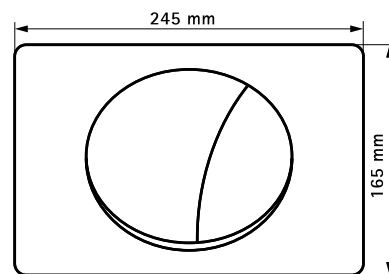

BIS Control Panel Ellipse / Cube

(W 05 50)

WC-pre-wall components

Features and benefits

- suitable for WC-pre-wall frames BISMAT[®] VN Quattro and BIS Vario[®] WC
- pressure cast zinc alloy vandalism proof
- material: plastic (Ellipse) or pressure cast zinc alloy (Cube)

Part No.	Model	Type	For	Colour
0353581	2-buttons	Ellipse	BIS Vario [®] WC	White

Ellipse