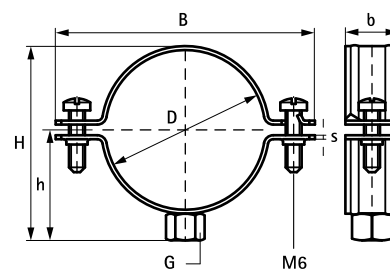

# BIS Aluminium Clamp for Spiral Ducts

(F 15 15)

for spiral ducts  $\varnothing$  80 - 300 mm

M8

## Features and benefits

- two-screw clamp
- with quick locking system
- material: aluminium 3.0255

Part No.	D (mm)	G	B (mm)	H (mm)	h (mm)	b x s (mm)	F <sub>a,z</sub> (N)	Pack 1
4120080	80	M8	127	99	54	25 x 1.5	850	25
4120090	90	M8	137	109	59	25 x 1.5	850	25
4120100	100	M8	147	119	64	25 x 1.5	850	25
4120110	110	M8	158	131	70	25 x 1.5	850	25
4120130	130	M8	177	149	79	25 x 1.5	850	25
4120150	150	M8	197	169	89	25 x 1.5	850	25
4120180	180	M8	227	199	104	25 x 1.5	850	25
4120200	200	M8	247	219	114	25 x 1.5	850	25

*Other dimensions on request.*