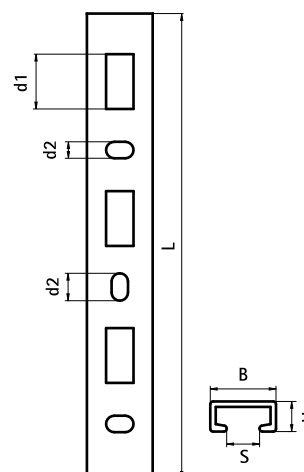

starQuick® Rail

(C 05 45)

accessories BIS starQuick® Pipe Clamps without Nut

Features and Benefits

- for fixing of two or more pipes with starQuick® Clamps without nut
- the starQuick® Clamp is fixed to the rail by mean of the starQuick® Rail Adaptor (Part No. 0854313)
- material: PVC (polyvinylchloride), grey (according to RAL 7035)

Part No.	L	B (mm)	H (mm)	d1 (mm)	d2 (mm)	S (mm)	Pack 1	Pack 2
0854316	150 mm	24	10	20 x 10	10 x 6	11.5	50	400
0854325	1 m	24	10	20 x 10	10 x 6	11.5	25	-

Complementary
starQuick® Rail Adaptor