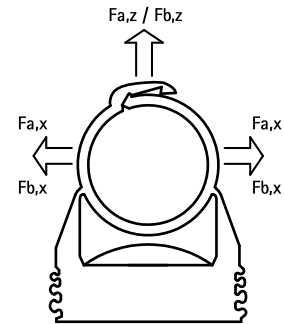

starQuick® Clamp – M6 (Grey)

(C 05 15)

to fix pipes for electrical and mechanical installations to wall, floor or ceiling 12 - 55 mm

Features and Benefits

- one-part clamp
- clamp closes by applying pressure to the pipe
- for outdoor use and installations in swimming pool environments, chemical factories, zinc factories, etc.
- due to a patented profile it is possible to tack several clamps to each other
- with pre-assembled connection nut M6
- material: modified PA6 (polyamide), grey (according to RAL 7035)
- resistant to UV, ageing, oil and petrol
- no corrosion, recyclable, halogen free
- temperature resistance from approx. -40 °C to approx. +90 °C (constant); short to approx. +130 °C

$$F_{a,x} = F_{a,z} / F_{b,x} = F_{b,z}$$

Maximum allowed load at a temperature of +21 °C (+70 °F) and fixing with M6 BIS starQuick® nut + M6 steel threaded rod.

The values are recommended values and based on our nowadays technical knowledge, experience and statements in the literature as well as testing under laboratory circumstances. They do not relieve the user of own testing of the end product due to the big number of parameter of influence in the mounting process and the application. A legal confirmed assurance of properties or the suitability for a specific application cannot be based on our specifications.