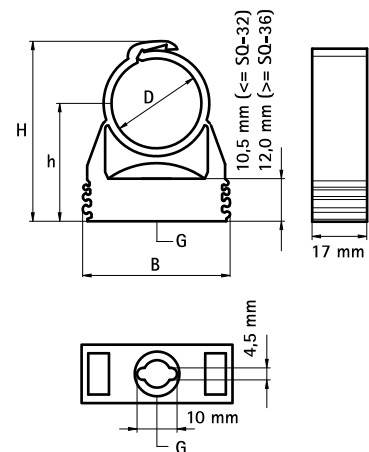

kiwa

Part No.	D (mm)	D (")	DN	G (mm)	B (mm)	H (mm)	h (mm)	F _{a,z} (N)	F _{b,z} (N)	KIWA	UL	UPC	Pack 1	Pack 2
0854612	12 - 14	1/4	8	M6	29	34	23	180	550	KIWA	UL	UPC	100	1,200
0854615	14 - 16	-	-	M6	29	36	24	200	600	KIWA	UL	UPC	100	1,200
0854618	16 - 20	3/8	10	M6	29	40	26	230	700	KIWA	UL	UPC	100	800
0854622	20 - 23	1/2	15	M6	29	44	27	270	800	KIWA	UL	UPC	50	600
0854628	24 - 28	3/4	20	M6	40	50	31	280	850	KIWA	UL	UPC	50	600
0854631	28 - 32	-	-	M6	40	53	32	300	900	KIWA	UL	UPC	50	400
0854635	32 - 35	1	25	M6	43	57	34	330	1,000	KIWA	UL	UPC	50	400
0854638	35 - 40	-	-	M6	47	66	41	330	1,000	KIWA	UL	UPC	25	300
0854642	40 - 44	1 1/4	32	M6	52	70	42	330	1,000	KIWA	UL	UPC	25	200
0854654	48 - 55	1 1/2	40	M6	63	81	47	330	1,000	-	UL	UPC	15	180

$$F_{a,x} = F_{a,z} / F_{b,x} = F_{b,z}$$

Maximum allowed load at a temperature of +21 °C (+70 °F) and fixing with M6 BIS starQuick® nut + M6 steel threaded rod.

The values are recommended values and based on our nowadays technical knowledge, experience and statements in the literature as well as testing under laboratory circumstances. They do not relieve the user of own testing of the end product due to the big number of parameter of influence in the mounting process and the application. A legal confirmed assurance of properties or the suitability for a specific application cannot be based on our specifications.