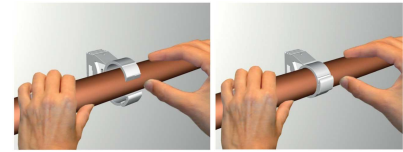

starQuick® Clamp – M6 (Grey)

(C 05 15)

to fix pipes for electrical and mechanical installations to wall, floor or ceiling 12 - 55 mm

Features and Benefits

- one-part clamp
- clamp closes by applying pressure to the pipe
- for outdoor use and installations in swimming pool environments, chemical factories, zinc factories, etc.
- due to a patented profile it is possible to tack several clamps to each other
- with pre-assembled connection nut M6
- material: modified PA6 (polyamide), grey (according to RAL 7035)
- resistant to UV, ageing, oil and petrol
- no corrosion, recyclable, halogen free
- temperature resistance from approx. -40 °C to approx. +90 °C (constant); short to approx. +130 °C

$$F_{a,x} = F_{a,z} / F_{b,x} = F_{b,z}$$

Maximum allowed load at a temperature of +21 °C (+70 °F) and fixing with M6 BIS starQuick® nut + M6 steel threaded rod.

The values are recommended values and based on our nowadays technical knowledge, experience and statements in the literature as well as testing under laboratory circumstances. They do not relieve the user of own testing of the end product due to the big number of parameter of influence in the mounting process and the application. A legal confirmed assurance of properties or the suitability for a specific application cannot be based on our specifications.