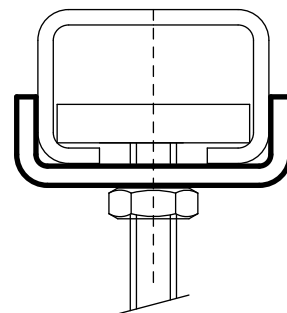

# Walraven Washer (U-shaped)

(G 30 85)

fixing to Walraven RapidRail®

## Features and Benefits

- U-shaped washer
- U-shaped for extra stability
- Part No. 65350XX: suitable for 27x18
- Part No. 65351XX: suitable for 30x15, 30x20, 30x30, 30x45, 38x40
- pre-galvanized
- material: steel

Part No.	L	B	H	d1	For Rail	Pack 1	Pack 2
		(mm)	(mm)	(mm)			
6535008	25 mm	28.0	10.5	Ø 9.0	27x18	50	250
6535010	25 mm	28.0	10.5	Ø 11.0	27x18	50	250
6535109	25 mm	30.5	9.0	Ø 9.0	30x15, 30x20, 30x30, 30x45, 38x40	50	250
6535110	25 mm	30.5	9.0	Ø 10.5	30x15, 30x20, 30x30, 30x45, 38x40	50	250
6535112	25 mm	30.5	9.0	Ø 12.5	30x15, 30x20, 30x30, 30x45, 38x40	50	250