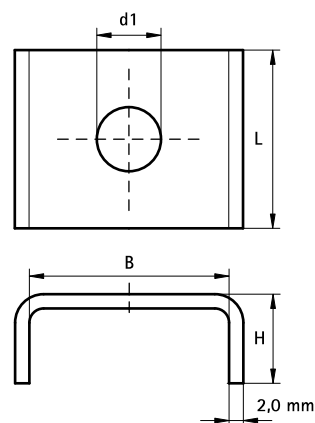

# Walraven Washer (U-shaped)

(G 30 85)

fixing to Walraven RapidRail®

## Features and Benefits

- U-shaped washer
- U-shaped for extra stability
- Part No. 65350XX: suitable for 27x18
- Part No. 65351XX: suitable for 30x15, 30x20, 30x30, 30x45, 38x40
- pre-galvanized
- material: steel

Part No.	L	B	H	d1	For Rail	Pack 1	Pack 2
		(mm)	(mm)	(mm)			
6535008	25 mm	28.0	10.5	Ø 9.0	27x18	50	250
6535010	25 mm	28.0	10.5	Ø 11.0	27x18	50	250
6535109	25 mm	30.5	9.0	Ø 9.0	30x15, 30x20, 30x30, 30x45, 38x40	50	250
6535110	25 mm	30.5	9.0	Ø 10.5	30x15, 30x20, 30x30, 30x45, 38x40	50	250
6535112	25 mm	30.5	9.0	Ø 12.5	30x15, 30x20, 30x30, 30x45, 38x40	50	250