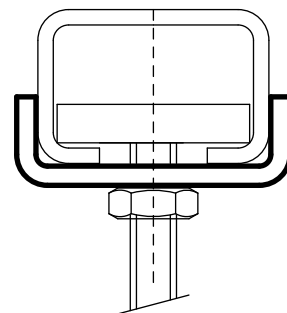

# Walraven Washer (U-shaped) - 50x40

(G 30 90)

fixing to rail 50x40

## Features and Benefits

- U-shaped washer
- U-shaped for extra stability
- pre-galvanized
- material: steel

Part No.	L	B (mm)	H (mm)	For Rail	Pack 1
6535312	70 mm	51	19.0	50x40	50