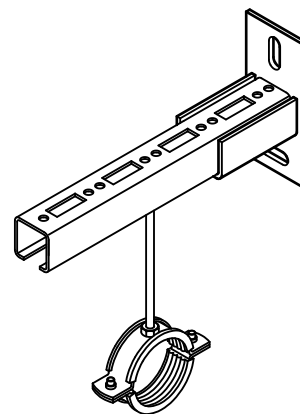

Walraven Wall Plate – 50x40

(G 15 20)

fixing to wall

Features and Benefits

- flexible base plate for rails
- slots at 90° to each other to simplify fixing
- with pre-assembled slide nuts
- material: steel
- zinc plated

Part No.	L	B	H	h	s	d1	S	k	For Rail	Pack 1
		(mm)	(mm)	(mm)	(mm)	(mm)	(mm)	(mm)		
6613300	97 mm	85	180	40	4	20 x 14	54	115	50x40	10