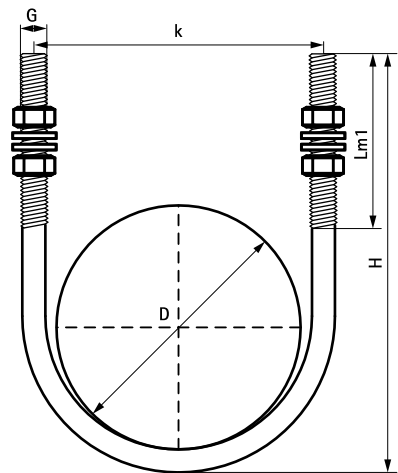

Walraven U-Clamp (long)

(B 10 30)

for steel pipes 21.5 - 168.3 mm

Features and Benefits

- U-clamp with thread
- including nuts and washers
- material: steel
- zinc plated

Part No.	D (mm)	D (")	DN	G	H (mm)	Lm1 (mm)	k (mm)	Pack 1
2085306021	21.5	1/2	15	M6	90	70	30	100
2085308027	26.9	3/4	20	M8	100	70	35	100
2085308034	33.7	1	25	M8	107	70	42	100
2085308042	42.4	1 1/4	32	M8	134	90	55	100
2085308049	48.3	1 1/2	40	M8	143	90	57	100
2085308060	60.3	2	50	M8	154	90	69	25
2085308076	76.1	2 1/2	65	M8	171	90	89	25
2085310090	88.9	3	80	M10	187	90	100	25
2085310114	114.3	4	100	M10	210	90	125	25
2085312140	139.7	5	125	M12	235	90	152	25
2085314168	168.3	6	150	M14	268	90	180	10