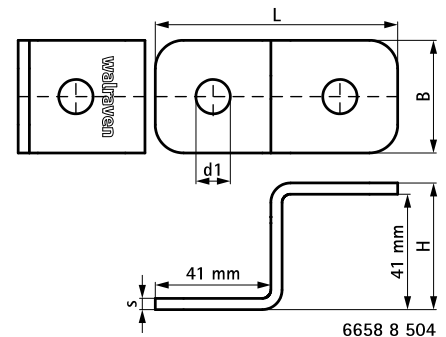

# Walraven Strut Z-Bracket (BUP1000)

(H 28 128)

## Features and Benefits

- to connect Strut rails to wall or ceiling
- connector to make Z-connections between Strut rails
- user friendly by rounded edges
- material: steel 1.0242 (S250GD) + ZM310 MAC
- surface protection:
  - product is part of the Walraven BIS UltraProtect® 1000 system
  - suitable for in- and outdoor applications
  - stands min. 1,000 hours salt spray test (max. 5% red rust) according to ISO 9227

Part No.	L	B	H	s	d1	For Rail	Pack 1
		(mm)	(mm)	(mm)	(mm)		
66588502	86 mm	40	25.5	4.0	Ø 12.2	Strut 41x21	50
66588504	86 mm	40	45	4.0	Ø 12.2	Strut 41x41 + 41x21D	50