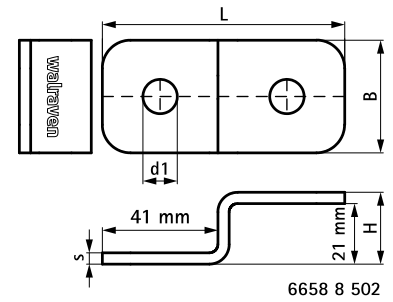

# Walraven Strut Z-Bracket (BUP1000)

(H 28 128)

## Features and Benefits

- to connect Strut rails to wall or ceiling
- connector to make Z-connections between Strut rails
- user friendly by rounded edges
- material: steel 1.0242 (S250GD) + ZM310 MAC
- surface protection:
  - product is part of the Walraven BIS UltraProtect® 1000 system
  - suitable for in- and outdoor applications
  - stands min. 1,000 hours salt spray test (max. 5% red rust) according to ISO 9227

Part No.	L	B	H	s	d1	For Rail	Pack 1
		(mm)	(mm)	(mm)	(mm)		
66588502	86 mm	40	25.5	4.0	Ø 12.2	Strut 41x21	50
66588504	86 mm	40	45	4.0	Ø 12.2	Strut 41x41 + 41x21D	50