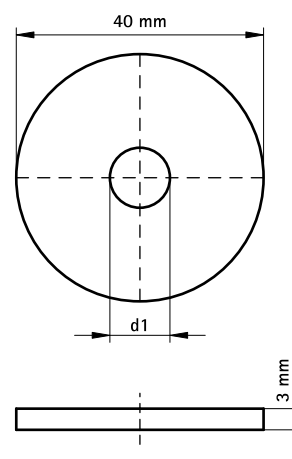

Complementary

Walraven RapidStrut® Cantilever Arm
(BUP1000)
Walraven RapidStrut® Channel DS 5
(BUP1000)

Alternative

Walraven Strut Washer – Flat (BUP1000)
Walraven Strut Washer – U-shaped
(BUP1000)