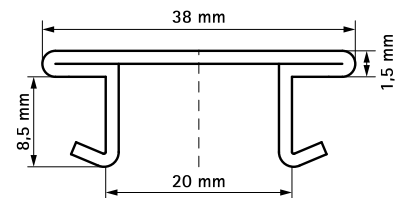

Walraven Strut PVC Profile (BUP1000)

(H 39 15)

finishing of Strut Rail

Features and Benefits

- closing strip for rail
- reduces the risk of dirt / moisture ingress
- aesthetic finish
- simplifies cleaning / maintenance
- material: PVC (polyvinylchloride), white

Part No.	L	For Rail	Pack 1
6566999	3 m	Strut	25

Complementary

- Walraven RapidStrut® Cantilever Arm (BUP1000)
- Walraven RapidStrut® Fixing Rail (pg)
- Walraven RapidStrut® Fixing Rail DS 5 (BUP1000)