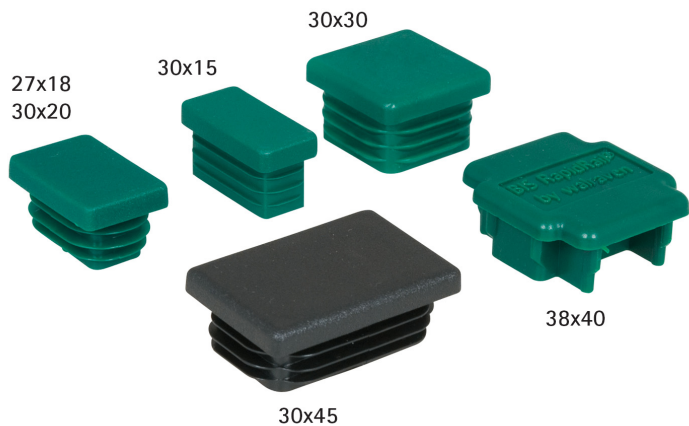

Walraven Rail End Cap

finishing of Walraven RapidRail®

(G 45 05)

Features and Benefits

- for clean finishing of rail end, covers all burrs
- material: PE (polyethylene)
- easy to fix securely

| Part No. | For Rail | Colour | Pack 1 | Pack 2 |
|----------|--------------|--------|--------|--------|
| 6566000 | 27x18, 30x20 | Green | 50 | 250 |
| 6566001 | 30x15 | Green | 50 | 250 |
| 6566002 | 30x30 | Green | 25 | 250 |
| 6566030 | 30x45 | Black | 20 | 200 |
| 6566035 | 38x40 | Green | 20 | 200 |

Complementary

Walraven RapidRail® Cantilever Arm
Walraven RapidRail® Fixing Rail