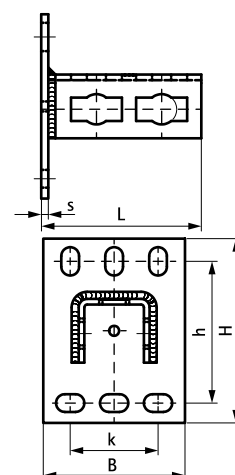

Walraven PushStrut Wallplate

(H 29 28)

for easy installation of complex rail constructions

Features and Benefits

- easily combined with all common Strut profiles
- stable connection of rails to the floor, ceiling or wall
- timesaving and flexible
- easy to remove and reusable
- material: steel
- zinc plated

| Part No. | L | B (mm) | H (mm) | h (mm) | s (mm) | k (mm) | F _{a,z} (N) | Pack 1 |
|----------|--------|-----------|-----------|-----------|-----------|-----------|-------------------------|--------|
| 6594035 | 113 mm | 100 | 130 | 100 | 5.0 | 62 | 3,000 | 10 |