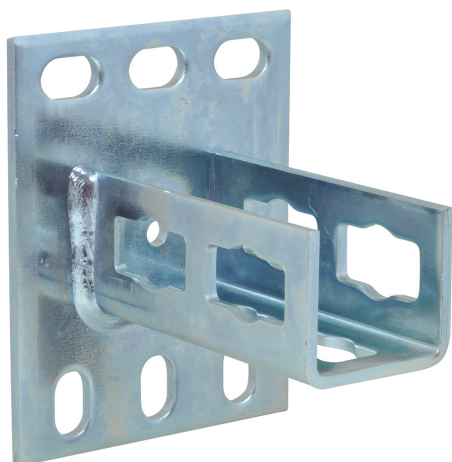

Walraven PushStrut Wallplate

(H 29 28)

for easy installation of complex rail constructions

Features and Benefits

- easily combined with all common Strut profiles
- stable connection of rails to the floor, ceiling or wall
- timesaving and flexible
- easy to remove and reusable
- material: steel
- zinc plated

| Part No. | L | B (mm) | H (mm) | h (mm) | s (mm) | k (mm) | F _{a,z} (N) | Pack 1 |
|----------|--------|-----------|-----------|-----------|-----------|-----------|-------------------------|--------|
| 6594035 | 113 mm | 100 | 130 | 100 | 5.0 | 62 | 3,000 | 10 |

Complementary

Walraven RapidStrut® Fixing Rail (pg)
Walraven PushStrut Button