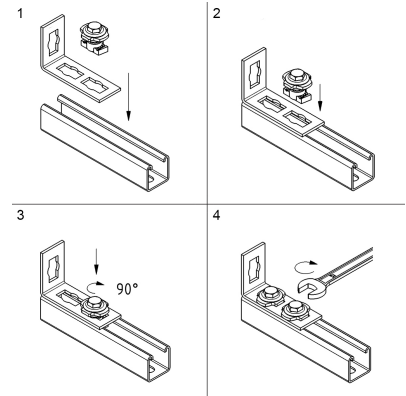

# Walraven PushStrut Connector Flat

(H 29 10)

for easy installation of complex rail constructions

## Features and Benefits

- easily combined with all common Strut profiles
- quick and easy to install
- closure button allows a force fit connection
- timesaving and flexible
- easy to remove and reusable
- 3D constructions due to 3D Connectors
- material: steel
- zinc plated

Part No.	L	B	H	s	d1	k	a	Pack 1
		(mm)	(mm)	(mm)	(mm)	(mm)	(°)	
A 6594001	110 mm	40	64	4.0	21	46	90°	25
B 6594005	150 mm	40	46	4.0	21	46	135°	25