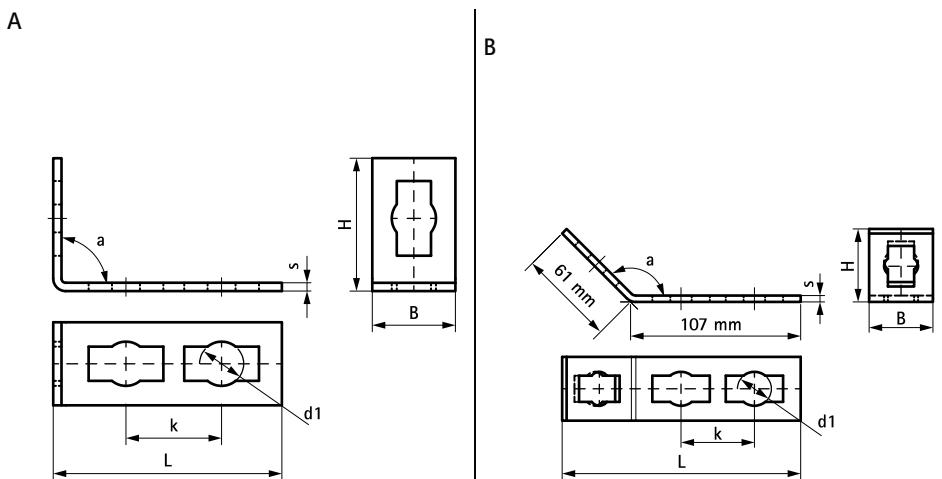

# Walraven PushStrut Connector Flat

(H 29 10)

for easy installation of complex rail constructions

## Features and Benefits

- easily combined with all common Strut profiles
- quick and easy to install
- closure button allows a force fit connection
- timesaving and flexible
- easy to remove and reusable
- 3D constructions due to 3D Connectors
- material: steel
- zinc plated

Part No.	L	B	H	s	d1	k	a	Pack 1
		(mm)	(mm)	(mm)	(mm)	(mm)	(°)	
A 6594001	110 mm	40	64	4.0	21	46	90°	25
B 6594005	150 mm	40	46	4.0	21	46	135°	25