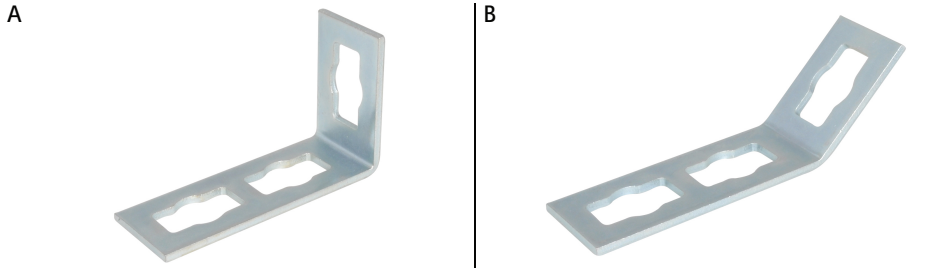

# Walraven PushStrut Connector Flat

(H 29 10)

for easy installation of complex rail constructions

## Features and Benefits

- easily combined with all common Strut profiles
- quick and easy to install
- closure button allows a force fit connection
- timesaving and flexible
- easy to remove and reusable
- 3D constructions due to 3D Connectors
- material: steel
- zinc plated

Part No.	L	B	H	s	d1	k	a	Pack 1
		(mm)	(mm)	(mm)	(mm)	(mm)	(°)	
A 6594001	110 mm	40	64	4.0	21	46	90°	25
B 6594005	150 mm	40	46	4.0	21	46	135°	25

## Complementary

Walraven RapidStrut® Fixing Rail (pg)  
Walraven PushStrut Button