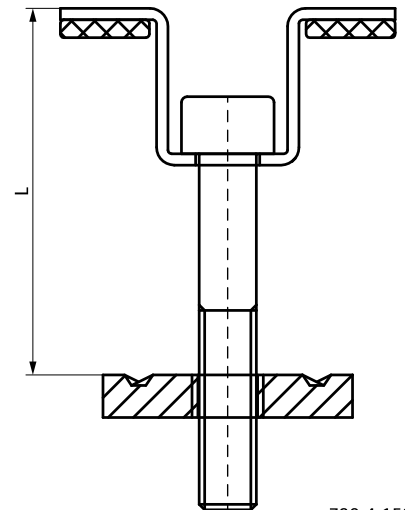

# Walraven Fixing Brackets - 755 / 756

(10830)

790 4 150

790 4 0XX

## Features and Benefits

- for fixing solar panels to Strut rail
- surface treatment: Dacromet
- material: steel

Part No.	Model	L	Pack 1
7904150	Middle Clamp	35 - 50 mm	20
7904030	End Clamp	30 mm	20
7904035	End Clamp	35 mm	20
7904040	End Clamp	40 mm	20
7904045	End Clamp	45 mm	20
7904050	End Clamp	50 mm	20