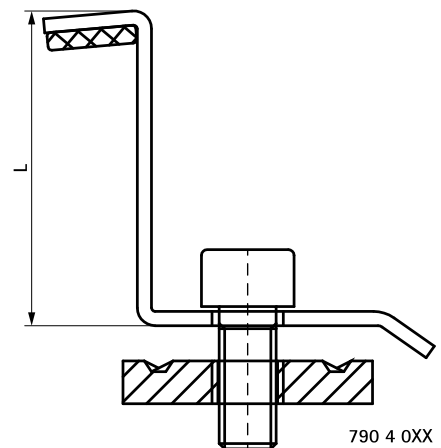

Walraven Fixing Brackets - 755 / 756

(10830)

Features and Benefits

- for fixing solar panels to Strut rail
- surface treatment: Dacromet
- material: steel

Part No.	Model	L	Pack 1
7904150	Middle Clamp	35 - 50 mm	20
7904030	End Clamp	30 mm	20
7904035	End Clamp	35 mm	20
7904040	End Clamp	40 mm	20
7904045	End Clamp	45 mm	20
7904050	End Clamp	50 mm	20

790 4 0XX