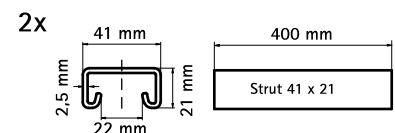

Walraven Console Kit Clim ISO – Strut (Wall Rail)

(H 19 10)

wall fixing of appliances

Features and Benefits

- universal fixing kit
- for wall fixing of airconditioners, heaters, compressors and other heavy duty material
- material: steel 1.0332
- hot dip galvanized
- noise insulation by use of vibration isolators (support made of vulcanized rubber)
- consists of:
 - 2 Cantilever arms of Strut 41x41
 - 2 lengths of Strut 41x21
 - 4 Vibration isolators
 - 2 Rail End Caps

Part No.	L	B	b3	H	h	s	d1	S	k	T _(inst.)	From Rail	F _{a,z}	Pack 1
		(mm)	(mm)	(mm)	(mm)	(mm)	(mm)	(mm)	(mm)	(Nm)		(N)	
6901945	450 mm	48	41	130	41	7	30 x 13	22	87.5	15.0	Strut 41x41	800	1
6901960	600 mm	48	41	130	41	7	30 x 13	22	87.5	15.0	Strut 41x41	600	1