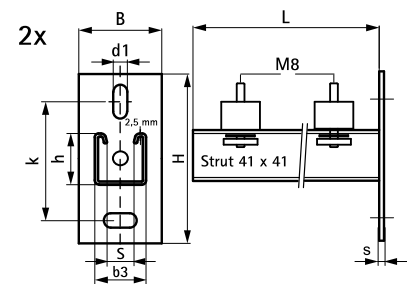

Walraven Console Kit Clim ISO – Strut (Wall Rail)

(H 19 10)

wall fixing of appliances

Features and Benefits

- universal fixing kit
- for wall fixing of airconditioners, heaters, compressors and other heavy duty material
- material: steel 1.0332
- hot dip galvanized
- noise insulation by use of vibration isolators (support made of vulcanized rubber)
- consists of:
 - 2 Cantilever arms of Strut 41x41
 - 2 lengths of Strut 41x21
 - 4 Vibration isolators
 - 2 Rail End Caps

Part No.	L	B	b3	H	h	s	d1	S	k	T _(inst.)	From Rail	F _{a,z}	Pack 1
		(mm)	(mm)	(mm)	(mm)	(mm)	(mm)	(mm)	(mm)	(Nm)		(N)	
6901945	450 mm	48	41	130	41	7	30 x 13	22	87.5	15.0	Strut 41x41	800	1
6901960	600 mm	48	41	130	41	7	30 x 13	22	87.5	15.0	Strut 41x41	600	1