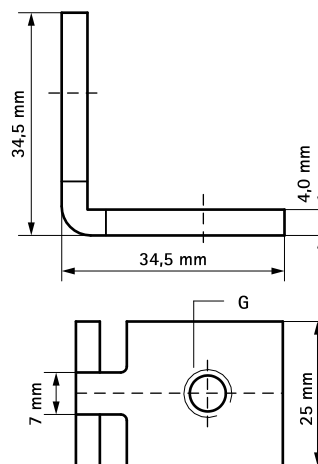

Walraven Angle Formed Slide Nut

(G 30 25)

fixing to Walraven RapidRail®

Features and Benefits

- suitable for rail 30x15, 30x20, 30x30, 30x45, 38x40
- zinc plated
- material: steel

Part No.	G	T _(inst.) (Nm)	For Rail	Pack 1	Pack 2
6513709	M8	15.0	27x18, 30x15, 30x20, 30x30, 30x45, 38x40	25	250

Complementary

Walraven RapidRail® Cantilever Arm
Walraven RapidRail® Fixing Rail