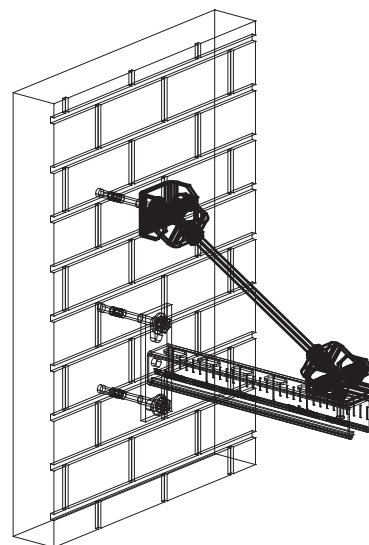

Walraven Adjustable Support (BUP1000)

(H 12 53)

fixing to wall

Features and Benefits

- especially for angled installations with bracings
- suitable for fixing to walls or fixing rails
- adjustable angle up to 90°
- with two holes Ø13 mm
- material: steel
- surface protection:
 - product is part of the Walraven BIS UltraProtect® 1000 system
 - suitable for in- and outdoor applications
 - stands min. 1,000 hours salt spray test (max. 5% red rust) according to ISO 9227

Part No.	L	B	H	d1	d2	For Rail	F _{a,z}	ST	Pack 1
		(mm)	(mm)	(mm)	(mm)		(N)		
66588818	50 mm	78	63	Ø 13.0	Ø 13.0	Strut	5,000	BIS UltraProtect® 1000	10

Max. allowed load: when used at an angle of 45° on wall/ceiling.