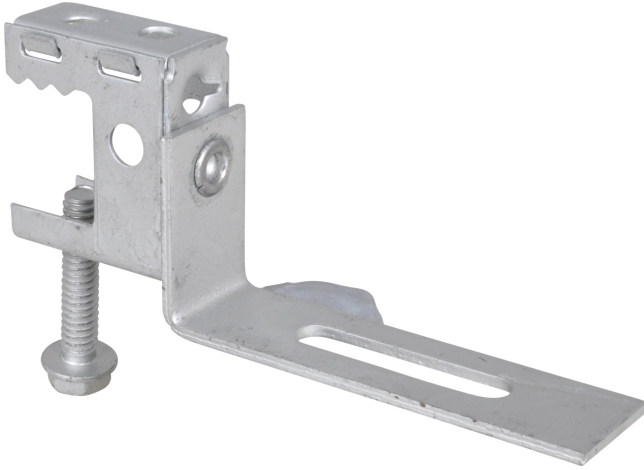

# Britclips® SB CT

for flange 2 - 17 mm

(J 15 10)

## Features and Benefits

- for a solid fixing to steel construction without the need for welding or drilling
- for light duty cable trays
- material: Britclips® SB made of spring steel (type C67S according to EN10132); other parts made of steel
- surface treatment: Delta-Tone 9000 (480 hours)

Part No.	Code	F <sub>a,z</sub> (N)	Pack 1	Pack 2
53920017	SB17 CT	150	50	200
<i>For use with static loads only.</i>				