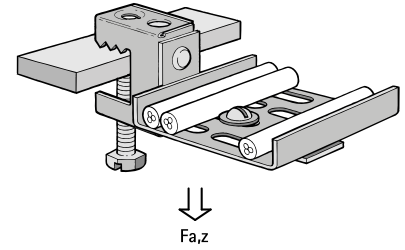

# Britclips® SB CT

for flange 2 - 17 mm

(J 15 10)

## Features and Benefits

- for a solid fixing to steel construction without the need for welding or drilling
- for light duty cable trays
- material: Britclips® SB made of spring steel (type C67S according to EN10132); other parts made of steel
- surface treatment: Delta-Tone 9000 (480 hours)

Part No.	Code	F <sub>a,z</sub> (N)	Pack 1	Pack 2
53920017	SB17 CT	150	50	200
<i>For use with static loads only.</i>				