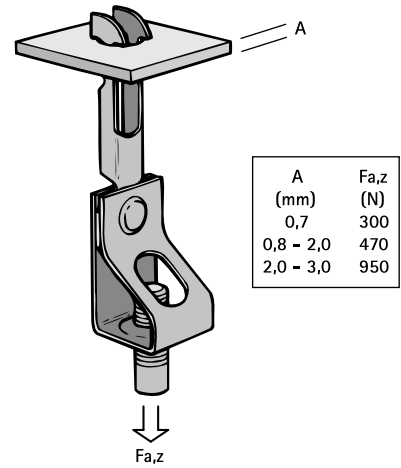

Britclips® RD ICT

for ceilings

(J 30 15)

Features and Benefits

- for fixing to roofing sheets
- with threaded rod holder (rod height adjustable by screwing)
- material: spring steel (type C67S according to EN10132)
- surface treatment: Delta-Tone 9000 (480 hours)

Part No.	Code	R	Pack 1	Pack 2
54420800	RD ICTM8	M8	100	400
54421000	RD ICTM10	M10	100	400

*For use with static loads only.
Safe load dependent on thickness of roof sheet.*

Complementary

Walraven Stud Bolt
Walraven Threaded Rod