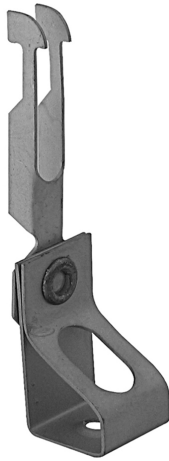

Britclips® RD ICT

for ceilings

(J 30 15)

Features and Benefits

- for fixing to roofing sheets
- with threaded rod holder (rod height adjustable by screwing)
- material: spring steel (type C67S according to EN10132)
- surface treatment: Delta-Tone 9000 (480 hours)

Part No.	Code	R	Pack 1	Pack 2
54420800	RD ICTM8	M8	100	400
54421000	RD ICTM10	M10	100	400

*For use with static loads only.
Safe load dependent on thickness of roof sheet.*

Complementary

Walraven Stud Bolt
Walraven Threaded Rod