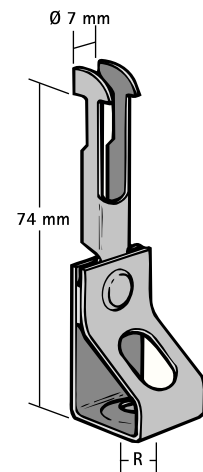

Britclips® RD ICT

for ceilings

(J 30 15)

Features and Benefits

- for fixing to roofing sheets
- with threaded rod holder (rod height adjustable by screwing)
- material: spring steel (type C67S according to EN10132)
- surface treatment: Delta-Tone 9000 (480 hours)

Part No.	Code	R	Pack 1	Pack 2
54420800	RD ICTM8	M8	100	400
54421000	RD ICTM10	M10	100	400

*For use with static loads only.
Safe load dependent on thickness of roof sheet.*

Complementary

Walraven Stud Bolt
Walraven Threaded Rod