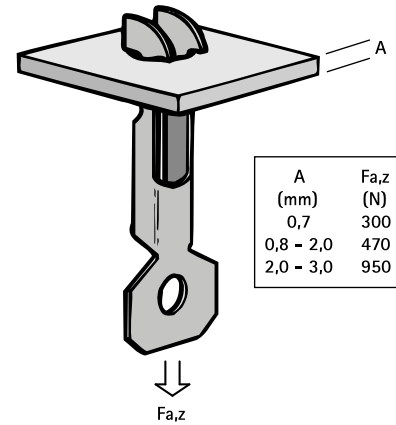

Britclips® RD

for ceilings

(J 30 05)

Features and Benefits

- for fixing to roofing sheets
- with fixing hole (Ø 6.5 mm) to fix S-hook, bolt/nut, etc.
- material: spring steel (type C67S according to EN10132)
- surface treatment: Delta-Tone 9000 (480 hours)

Part No.	Code	d1 (mm)	Pack 1	Pack 2
5402 0 000	RD	6.5	100	500

*For use with static loads only.
Safe load dependent on thickness of roof sheet.*