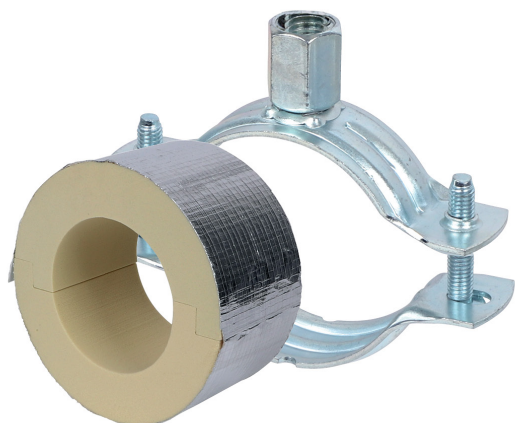

BISOFIX[®] PIR60 + 2S

(D 03 92)

for insulated pipes 12.0 - 101.6 mm

Features and Benefits

- for combination with rigid foam insulation
- cover joints with aluminium tape
- insulating pipe support with 2S clamp
- 2S clamp with M8/M10 connection nut
- does not contain CFC, HCFC, formaldehyde or cadmium
- fire class B2
- PIR density for D <110mm = 80kg/m³
- PIR density for D >110mm = 120kg/m³
- thermal conductivity lambda (approx. value): 0.30 W/(mK)
- clamp: zinc plated
- temperature range -45 °C - +105 °C