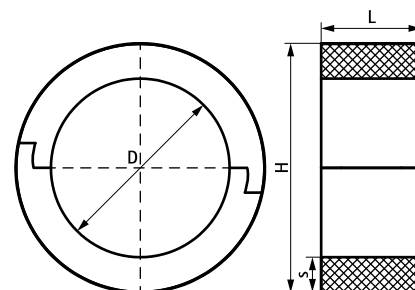

BISOFIX[®] PIR20

for insulated pipes 12.0 - 273.1 mm

(D 03 50)

Features and Benefits

- for combination with rigid foam insulation
- cover joints with aluminium tape
- does not contain CFC, HCFC, formaldehyde or cadmium
- fire class B2
- PIR density for $D < 110\text{mm}$ = 80kg/m^3
- PIR density for $D > 110\text{mm}$ = 120kg/m^3
- thermal conductivity lambda (approx. value): 0.30 W/(mK)
- temperature range $-45\text{ }^\circ\text{C} - +105\text{ }^\circ\text{C}$

Part No.	D (mm)	D (")	DN	L	H (mm)	s (mm)	F _{a,z} (N)	Pack 1
I200000012	12.0	-	-	75 mm	52.0	20.0	120	25
I200000015	15.0 - 16.0	-	-	75 mm	55.0	20.0	160	25
I200000018	17.2 - 18.0	3/8	10	75 mm	58.0	20.0	170	25
I200000020	20.0	-	-	75 mm	60.0	20.0	180	25
I200000022	21.3 - 22.0	1/2	15	75 mm	62.0	20.0	180	25
I200000025	25.0	-	-	75 mm	65.0	20.0	190	25
I200000028	26.9 - 28.0	3/4	20	75 mm	68.0	20.0	200	25
I200000032	32.0	-	-	75 mm	72.0	20.0	210	25
I200000034	33.7 - 35.0	-	-	75 mm	75.0	20.0	220	25
I200000040	40.0	-	-	75 mm	80.0	20.0	260	25
I200000042	42.4	1 1/4	32	75 mm	82.4	20.0	280	25
I200000048	48.3	1 1/2	40	75 mm	88.3	20.0	300	25
I200000050	50.0	-	-	75 mm	90.0	20.0	310	25
I200000054	54.0	-	-	75 mm	94.0	20.0	320	25
I200000057	56.0 - 57.0	-	-	75 mm	97.0	20.0	330	25
I200000060	60.3	2	50	75 mm	100.3	20.0	340	25
I200000064	64.0	-	-	75 mm	104.0	20.0	350	25
I200000070	70.0	-	-	75 mm	110.0	20.0	370	25
I200000076	76.1	2 1/2	65	75 mm	116.1	20.0	390	25
I200000089	88.9	3	80	75 mm	128.9	20.0	430	25
I200000102	101.6	-	-	75 mm	141.6	20.0	450	25
I200000108	108.0	-	-	75 mm	148.0	20.0	500	25
I200000114	114.3	4	100	100 mm	154.3	20.0	1,110	15
I200000133	133.0	-	-	100 mm	173.0	20.0	1,360	5
I200000140	139.7	5	125	100 mm	179.7	20.0	1,410	5
I200000160	159.0 - 160.0	-	-	100 mm	200.0	20.0	1,520	5
I200000168	168.3	6	150	100 mm	208.3	20.0	1,570	5
I200000219	219.1	8	200	150 mm	259.1	20.0	1,620	2
I200000273	273.1	-	-	150 mm	313.0	20.0	1,670	2