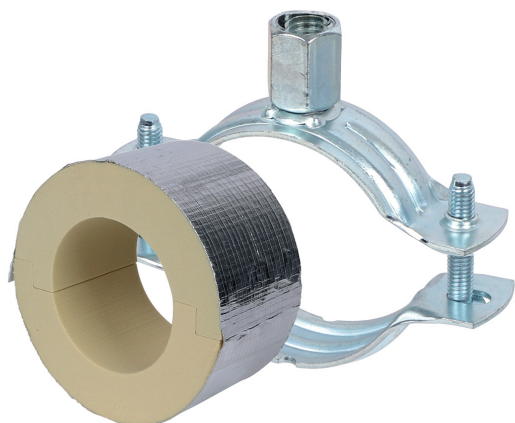

BISOFIX® PIR40 + 2S

for insulated pipes 12.0 - 139.7 mm

(D 03 72)

Features and Benefits

- for combination with rigid foam insulation
- cover joints with aluminium tape
- insulating pipe support with 2S clamp
- 2S clamp with M8/M10 connection nut
- does not contain CFC, HCFC, formaldehyde or cadmium
- fire class B2
- PIR density <80mm = 80kg/m³
- PIR density >80mm = 120kg/m³
- PIR density 80kg/m³ => 0,024-0,026 [W/m²*K]
- PIR density 120kg/m³ => 0,030-0,032 [W/m²*K]
- clamp: zinc plated
- temperature range -45 °C - +105 °C