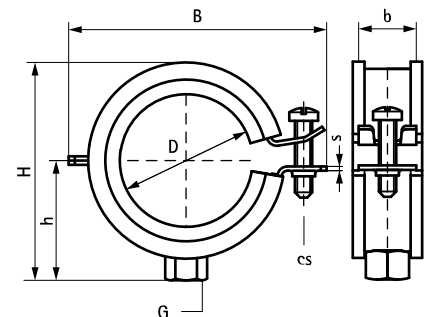

Complementary

- Walraven RapidRail® Fixing System
- Walraven Fixing Accessories
- Walraven Fastenings

Alternative

BISMAT® Flash