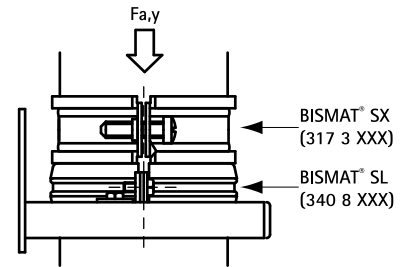

BISMAT[®] SX Socket Clamp

(A 30 15)

for stand pipes DN 70 - DN 200

Features and Benefits

- two-screw clamp
- with quick locking system
- alternative for cast iron socket clamp or plastic drain pipes
- ideal for application in combination with BIS Stand pipe brackets (Part No. 4323XXX)
- material: steel
- zinc plated
- EPDM rubber lining, black
- age resistant lining
- sound insulating lining according to DIN 4109

Part No.	D (mm)	DN	B (mm)	H (mm)	b x s (mm)	F _{a,y} (N)	Pack 1
3173075	75	70	149	104	25 x 2.5	650	10
3173078	78	70	154	109	25 x 2.5	650	10
3173085	83	80	159	114	25 x 2.5	700	10
3173116	110	100	184	139	25 x 2.5	1,000	10
3173132	125	125	199	154	25 x 2.5	1,100	10
3173141	137	125	211	166	25 x 2.5	1,250	10
3173168	160	150	234	189	25 x 2.5	1,500	10
3173219	210	200	284	239	25 x 2.5	1,500	5