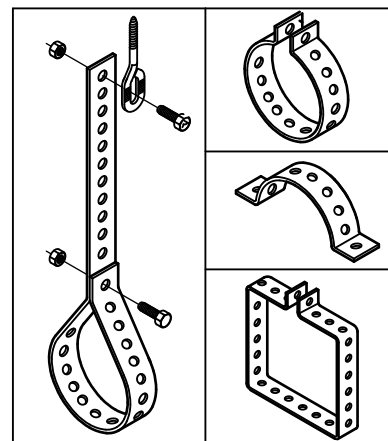

# BIS Suspension Band – Plated

(K 05 05)

fixing of pipes and air ducts

## Features and Benefits

- with continuous perforation
- material: steel
- pre-galvanized

Part No.	Type	L	b x s (mm)	d1 (mm)	k (mm)	F <sub>a,z</sub> (N)	Pack 1	App.
0830012	5055	10 m	12 x 1.0	5.0	8.0	1,050	10	roll
0830017	5055	10 m	17 x 1.0	7.0	12.0	1,500	10	roll
0831012	5055L	10 m	12 x 0.8	5.0	8.0	840	10	roll
0831017	5055L	10 m	17 x 0.8	7.0	12.0	1,070	10	roll
0831026	5055L	10 m	26 x 1.0	8.5	14.0	2,620	10	roll

### Complementary

- BIS Suspension Eye (Female Threaded)
- BIS Suspension Eye - Wood Thread
- BIS Suspension Eye - Metric