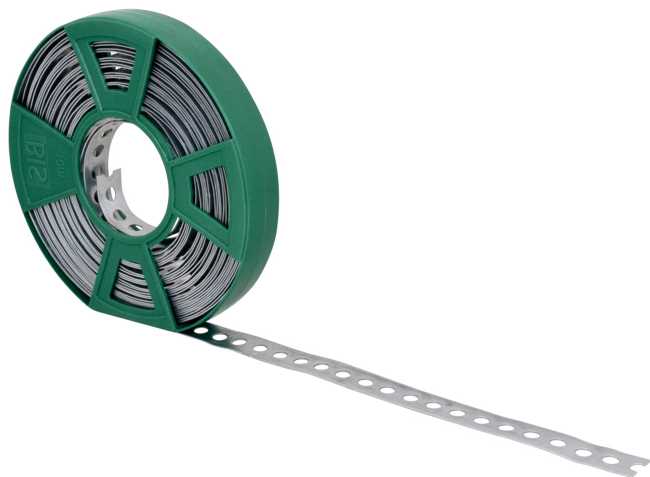

# BIS Suspension Band – Plated

(K 05 05)

fixing of pipes and air ducts

## Features and Benefits

- with continuous perforation
- material: steel
- pre-galvanized

Part No.	Type	L	b x s (mm)	d1 (mm)	k (mm)	F <sub>a,z</sub> (N)	Pack 1	App.
0830012	5055	10 m	12 x 1.0	5.0	8.0	1,050	10	roll
0830017	5055	10 m	17 x 1.0	7.0	12.0	1,500	10	roll
0831012	5055L	10 m	12 x 0.8	5.0	8.0	840	10	roll
0831017	5055L	10 m	17 x 0.8	7.0	12.0	1,070	10	roll
0831026	5055L	10 m	26 x 1.0	8.5	14.0	2,620	10	roll

### Complementary

- BIS Suspension Eye (Female Threaded)
- BIS Suspension Eye - Wood Thread
- BIS Suspension Eye - Metric