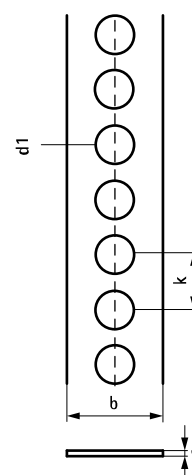

# BIS Suspension Band – Plated

(K 05 05)

fixing of pipes and air ducts

## Features and Benefits

- with continuous perforation
- material: steel
- pre-galvanized

Part No.	Type	L	b x s (mm)	d1 (mm)	k (mm)	F <sub>a,z</sub> (N)	Pack 1	App.
0830012	5055	10 m	12 x 1.0	5.0	8.0	1,050	10	roll
0830017	5055	10 m	17 x 1.0	7.0	12.0	1,500	10	roll
0831012	5055L	10 m	12 x 0.8	5.0	8.0	840	10	roll
0831017	5055L	10 m	17 x 0.8	7.0	12.0	1,070	10	roll
0831026	5055L	10 m	26 x 1.0	8.5	14.0	2,620	10	roll

### Complementary

- BIS Suspension Eye (Female Threaded)
- BIS Suspension Eye - Wood Thread
- BIS Suspension Eye - Metric