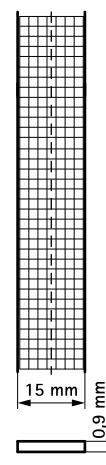

BIS Suspension Band – Loose

(K 05 15)

fixing of pipes and air ducts

Features and Benefits

- material: PP (polypropylene)
- Part No. 0833015: in carton box
- Part No. 0833915: bundled
- tear load: ca. 2,500 N
- colour: traffic black
- UV-stabilized

Part No.	L	b x s (mm)	Pack 1	App.
0833915	15 m	15 x 0.9	10	roll
0833015	15 m	15 x 0.9	10	roll

Alternative

BIS Suspension Band - Plasticized