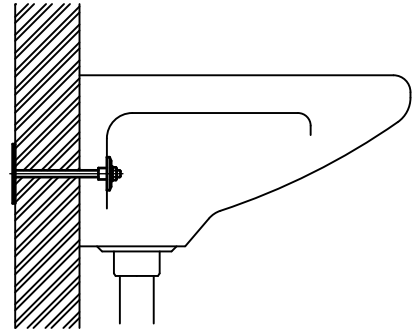

# BIS Special Sanitary Ware Fixing Screw

(L 20 15)

fixing of wash basins and hand basins

## Features and Benefits

- for assembly in hollow walls and other walls where plugs cannot be used
- zinc plated
- 1 set
- fixing set for wash-hand basins
- material: metal parts made of steel; protection ring made of PP (polypropylene), white

Part No.	L	Pack 1
0670118	180 mm	25