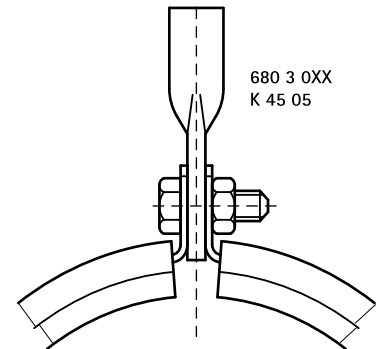

# BIS Single Band Pipe Clamp

for metal pipes 12 - 114 mm

(A 10 25)

## Features and Benefits

- one-part clamp
- fixing by using suspension eye (not included)
- clamp is locked by the mounting system (no other projections)
- space saving
- tube insulation can easily be fitted
- pre-galvanized
- sound insulating lining according DIN 4109
- material: steel 1.0226
- noise insulating lining, EPDM rubber, black
- age resistant lining

Part No.	D (mm)	D (°)	DN	B (mm)	H (mm)	h (mm)	b x s (mm)	d1 (mm)	F <sub>a,z</sub> (N)	Pack 1
3385012	12	-	-	24	41	19	15 x 1.0	Ø 7	600	50
3385016	16	-	-	28	45	21	15 x 1.0	Ø 7	600	50
3385018	18	3/8	10	30	47	22	15 x 1.0	Ø 7	600	50
3385022	22	1/2	15	34	51	24	15 x 1.0	Ø 7	600	50
3385028	28	3/4	20	41	58	28	15 x 1.0	Ø 7	600	50
3385036	36	-	-	48	65	31	15 x 1.0	Ø 7	600	50
3385042	42	1 1/4	32	54	71	34	15 x 1.0	Ø 7	600	50
3385048	48	1 1/2	40	62	78	37	20 x 1.0	Ø 7	600	50
3385057	57	-	-	73	94	46	20 x 1.0	Ø 9	600	25
3385060	60	2	50	76	96	47	20 x 1.0	Ø 9	600	25
3385070	70	-	-	87	107	51	25 x 1.5	Ø 9	750	25
3385076	76	2 1/2	65	93	113	58	25 x 1.5	Ø 9	750	25
3385089	89	3	80	106	126	62	25 x 1.5	Ø 9	750	25
3385108	108	-	-	124	152	75	25 x 2.0	Ø 11	1,000	25
3385114	114	4	100	130	158	78	25 x 2.0	Ø 11	1,000	25