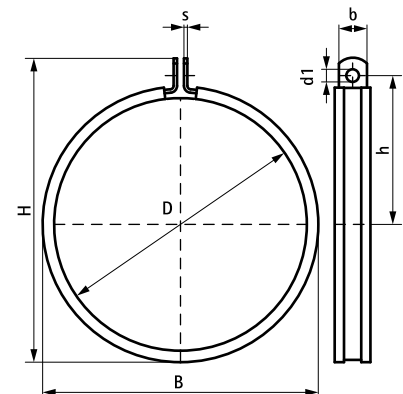

# BIS Single Band Pipe Clamp

for metal pipes 12 - 114 mm

(A 10 25)

## Features and Benefits

- one-part clamp
- fixing by using suspension eye (not included)
- clamp is locked by the mounting system (no other projections)
- space saving
- tube insulation can easily be fitted
- pre-galvanized
- sound insulating lining according DIN 4109
- material: steel 1.0226
- noise insulating lining, EPDM rubber, black
- age resistant lining

Part No.	D (mm)	D (°)	DN	B (mm)	H (mm)	h (mm)	b x s (mm)	d1 (mm)	F <sub>a,z</sub> (N)	Pack 1
3385012	12	-	-	24	41	19	15 x 1.0	Ø 7	600	50
3385016	16	-	-	28	45	21	15 x 1.0	Ø 7	600	50
3385018	18	3/8	10	30	47	22	15 x 1.0	Ø 7	600	50
3385022	22	1/2	15	34	51	24	15 x 1.0	Ø 7	600	50
3385028	28	3/4	20	41	58	28	15 x 1.0	Ø 7	600	50
3385036	36	-	-	48	65	31	15 x 1.0	Ø 7	600	50
3385042	42	1 1/4	32	54	71	34	15 x 1.0	Ø 7	600	50
3385048	48	1 1/2	40	62	78	37	20 x 1.0	Ø 7	600	50
3385057	57	-	-	73	94	46	20 x 1.0	Ø 9	600	25
3385060	60	2	50	76	96	47	20 x 1.0	Ø 9	600	25
3385070	70	-	-	87	107	51	25 x 1.5	Ø 9	750	25
3385076	76	2 1/2	65	93	113	58	25 x 1.5	Ø 9	750	25
3385089	89	3	80	106	126	62	25 x 1.5	Ø 9	750	25
3385108	108	-	-	124	152	75	25 x 2.0	Ø 11	1,000	25
3385114	114	4	100	130	158	78	25 x 2.0	Ø 11	1,000	25

## Complementary

- Walraven RapidStrut® Fixing System
- BIS Fastenings
- BIS Suspension Eye (Female Threaded)