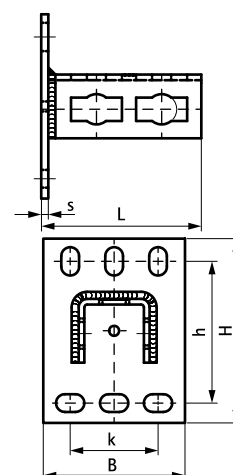

BIS PushStrut Wallplate

for easy installation of complex rail constructions

(H 29 28)

Features and Benefits

- easily combined with all common Strut profiles
- stable connection of rails to the floor, ceiling or wall
- timesaving and flexible
- easy to remove and reusable
- material: steel
- zinc plated

Part No.	L	B	H	h	s	k	F _{a,z}	Pack 1
		(mm)	(mm)	(mm)	(mm)	(mm)	(N)	
659 4 035	113 mm	100	130	100	5.0	62	3,000	10

Complementary

- BIS RapidStrut® Fixing Rail (pg)
- BIS PushStrut Button