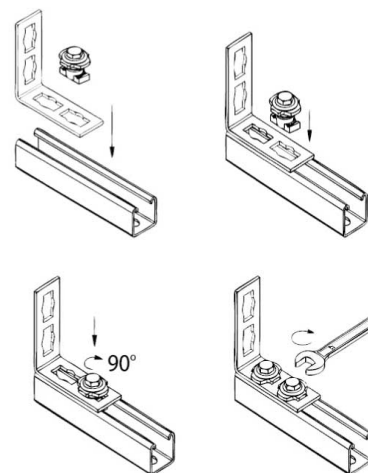

BIS PushStrut Wallplate

for easy installation of complex rail constructions

(H 29 28)

Features and Benefits

- easily combined with all common Strut profiles
- stable connection of rails to the floor, ceiling or wall
- timesaving and flexible
- easy to remove and reusable
- material: steel
- zinc plated

Part No.	L	B	H	h	s	k	F _{a,z}	Pack 1
		(mm)	(mm)	(mm)	(mm)	(mm)	(N)	
659 4 035	113 mm	100	130	100	5.0	62	3,000	10

Complementary

- BIS RapidStrut® Fixing Rail (pg)
- BIS PushStrut Button