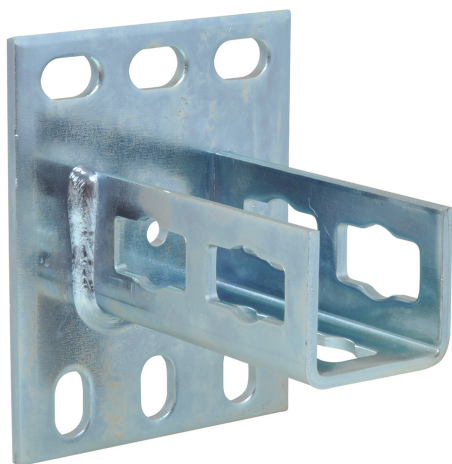

BIS PushStrut Wallplate

for easy installation of complex rail constructions

(H 29 28)

Features and Benefits

- easily combined with all common Strut profiles
- stable connection of rails to the floor, ceiling or wall
- timesaving and flexible
- easy to remove and reusable
- material: steel
- zinc plated

Part No.	L	B	H	h	s	k	F _{a,z}	Pack 1
		(mm)	(mm)	(mm)	(mm)	(mm)	(N)	
659 4 035	113 mm	100	130	100	5.0	62	3,000	10

Complementary

- BIS RapidStrut® Fixing Rail (pg)
- BIS PushStrut Button