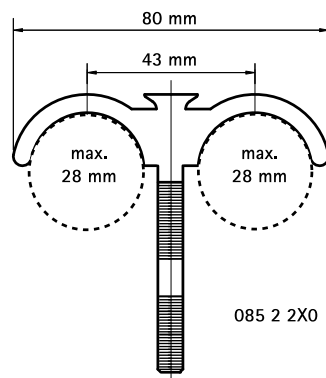

BIS Plug Clamp

for floor pipe 28 mm

(0 15 15)

Features and Benefits

- to fix pipe-in-pipe pipes before casting top floor layer
- material: PA (polyamide), green

Part No.	D (mm)	Model	B (mm)	H (mm)	Pack 1	Pack 2
0852050	28	Single	45	75	100	1,000
0852080	28	Single	45	115	50	1,000
0852013	28	Single	42	135	50	1,000
0852250	28	Double	80	75	50	500
0852280	28	Double	80	115	50	500

Alternative
BIS Floor Clamp