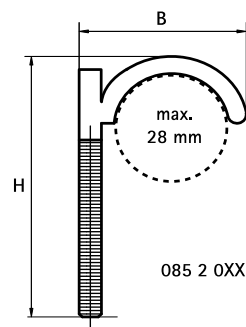

BIS Plug Clamp

for floor pipe 28 mm

(0 15 15)

Features and Benefits

- to fix pipe-in-pipe pipes before casting top floor layer
- material: PA (polyamide), green

Part No.	D (mm)	Model	B (mm)	H (mm)	Pack 1	Pack 2
0852050	28	Single	45	75	100	1,000
0852080	28	Single	45	115	50	1,000
0852013	28	Single	42	135	50	1,000
0852250	28	Double	80	75	50	500
0852280	28	Double	80	115	50	500