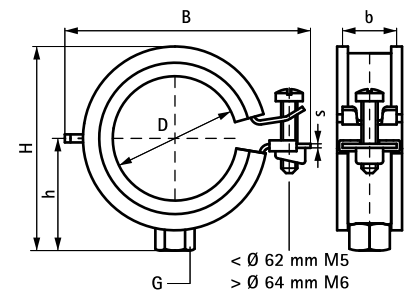

BIS KSB1 Clamp

for metal pipes 13 - 63 mm

M8 - M8/10

(A 05 108)

Features and Benefits

- single screw clamp
- with quick locking system, type KSB
- clamp easy to close with one hand
- material: steel
- zinc plated
- noise insulating lining, EPDM rubber, black
- age resistant lining
- sound insulating lining according to DIN 4109
- noise reduction according to ISO 3822-1 up to 23 dB(A)

1530-005-15

Part No.	D (mm)	D (")	DN	G	B (mm)	H (mm)	h (mm)	b x s (mm)	F _{a,z} (N)	Pack 1
3363014	13 - 14	1/4	8	M8	46	38	23	20 x 1.00	350	100
3363018	15 - 18	3/8	10	M8	46	38	23	20 x 1.00	350	100
3363023	20 - 23	1/2	15	M8	51	43	25	20 x 1.00	350	100
3363028	25 - 28	3/4	20	M8	57	48	28	20 x 1.00	450	100
3363035	32 - 35	1	25	M8	63	55	31	20 x 1.00	450	100
3363043	40 - 43	1 1/4	32	M8	72	63	35	20 x 1.25	600	100
3363051	48 - 51	1 1/2	40	M8	80	71	39	20 x 1.25	600	50
3363054	53 - 56	-	-	M8	85	76	42	20 x 1.25	600	50
3363062	58 - 63	2	50	M8	91	82	45	20 x 1.25	600	50