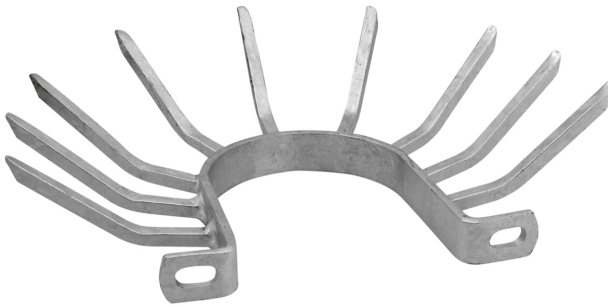

BIS Intruder Deterrent Clamp

deters climbing by using a rain water downpipe 110 mm

(B 40 20)

Features and Benefits

- mounting per 2 clamps around the pipe
- hot dip galvanized
- (one clamp with claws pointed upwards, the other one with claws downwards)
- material: steel

Part No.	Pack 1
4191810	10