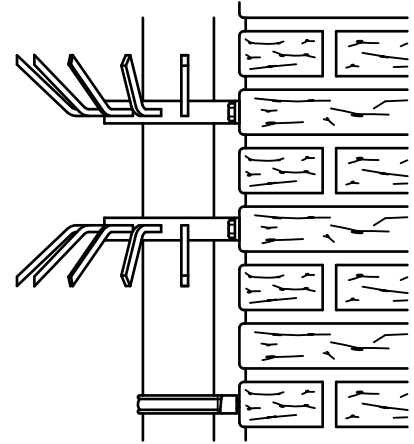

BIS Intruder Deterrent Clamp

deters climbing by using a rain water downpipe 110 mm

(B 40 20)

Features and Benefits

- mounting per 2 clamps around the pipe
- hot dip galvanized
- (one clamp with claws pointed upwards, the other one with claws downwards)
- material: steel