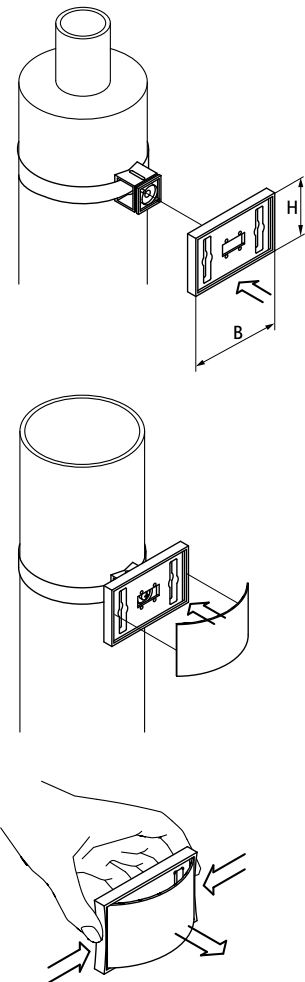

# BIS IKS-2000<sup>®</sup> Text Card Holder Set

(N 30 06)

to fix with tie-wrap

## Features and Benefits

- complete set for pipe identification
- including tie-wrap to fix around pipes with or without isolation
- including transparent cover
- material: text card holder made of POM (polyoxymethylene), green; cover plate made of PS (polystyrene), transparent; tie-wrap made of PA (polyamid), black
- with provided template service to print text cards ([www.walraven.com](http://www.walraven.com))

Part No.	Model	B (mm)	H (mm)	Pack 1	Pack 2
0200007	Text Card Holder with transparent cover and tie-wrap (780 x 9 mm)	86	54	10	50