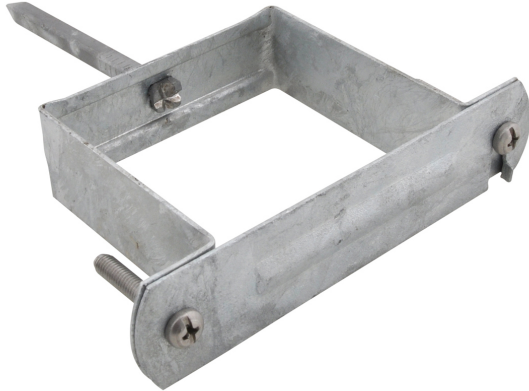

# BIS Hinged Pipe Clamp 400 (Square)

(B 40 10)

for rain water pipes 80 - 100 mm

## Features and Benefits

- with quick locking system
- for fixing of square rain water pipe
- locking screws: 2 combi slot screws
- material: steel
- locking screw(s) from stainless steel
- clamp: hot dip galvanized

Part No.	D (mm)	B (mm)	H (mm)	Pack 1
4031080	80	136	183	20
4031100	100	155	202	20