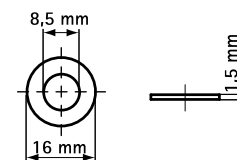

BIS Fixing Set for Isolated Radiator (OS1/ZVH)

(0 30 05)

fixing of central heating radiators

Features and Benefits

- fixing set (OS1 - ZVH) for radiators with sharp weld on top and side
- with plastic insert to prevent annoying noises
- support and slide provided with reinforcement groove
- material: metal parts made of steel; plastic parts made of POM (polyoxymethylene), creamcoloured; plug of PA (polyamide)
- zinc plated
- temperature resistance from -25 °C to +120 °C
- Part No. 0751001:
  - 2 Bottom supports (Part No. 0750100)
  - 2 Upper/Side supports (Part No. 0752400)
  - 1 Fixing set (Part No. 0658200)

Part No.	Model	Type	Pack 1	Pack 2
0751001	Fixing set for radiator	OS1/ZVH	50	-
0752400	Upper/Side support	7524	50	200
0750100	Bottom support	7501	50	200
0658200	Fixing set	6582	50	-

Parts also separately available.

065 8 200