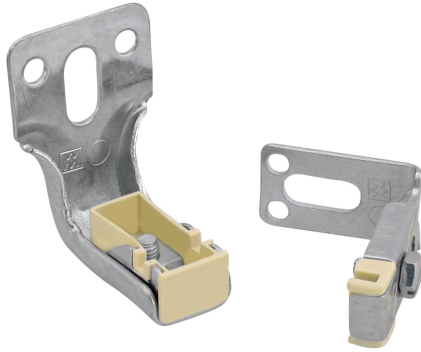

BIS Fixing Set for Isolated Radiator (OS1/ZVH)

(0 30 05)

fixing of central heating radiators

Features and Benefits

- fixing set (OS1 - ZVH) for radiators with sharp weld on top and side
- with plastic insert to prevent annoying noises
- support and slide provided with reinforcement groove
- material: metal parts made of steel; plastic parts made of POM (polyoxymethylene), creamcoloured; plug of PA (polyamide)
- zinc plated
- temperature resistance from -25 °C to +120 °C
- Part No. 0751001:
 - 2 Bottom supports (Part No. 0750100)
 - 2 Upper/Side supports (Part No. 0752400)
 - 1 Fixing set (Part No. 0658200)

| Part No. | Model | Type | Pack 1 | Pack 2 |
|----------|-------------------------|---------|--------|--------|
| 0751001 | Fixing set for radiator | OS1/ZVH | 50 | - |
| 0752400 | Upper/Side support | 7524 | 50 | 200 |
| 0750100 | Bottom support | 7501 | 50 | 200 |
| 0658200 | Fixing set | 6582 | 50 | - |