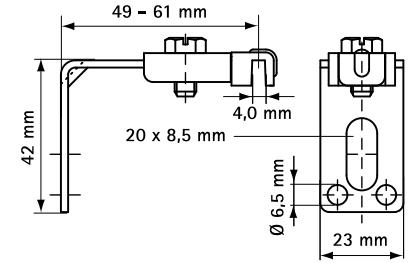

BIS Fixing Set for Isolated Radiator (OS1/ZVH)

(0 30 05)

fixing of central heating radiators

Features and Benefits

- fixing set (OS1 - ZVH) for radiators with sharp weld on top and side
- with plastic insert to prevent annoying noises
- support and slide provided with reinforcement groove
- material: metal parts made of steel; plastic parts made of POM (polyoxymethylene), creamcoloured; plug of PA (polyamide)
- zinc plated
- temperature resistance from -25 °C to +120 °C
- Part No. 0751001:
  - 2 Bottom supports (Part No. 0750100)
  - 2 Upper/Side supports (Part No. 0752400)
  - 1 Fixing set (Part No. 0658200)

Part No.	Model	Type	Pack 1	Pack 2
0751001	Fixing set for radiator	OS1/ZVH	50	-
0752400	Upper/Side support	7524	50	200
0750100	Bottom support	7501	50	200
0658200	Fixing set	6582	50	-

Parts also separately available.

075 2 400