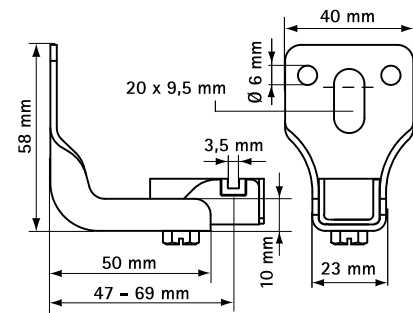

BIS Fixing Set for Isolated Radiator (OS1/ZVH)

(0 30 05)

fixing of central heating radiators

Features and Benefits

- fixing set (OS1 - ZVH) for radiators with sharp weld on top and side
- with plastic insert to prevent annoying noises
- support and slide provided with reinforcement groove
- material: metal parts made of steel; plastic parts made of POM (polyoxymethylene), creamcoloured; plug of PA (polyamide)
- zinc plated
- temperature resistance from -25 °C to +120 °C
- Part No. 0751001:
  - 2 Bottom supports (Part No. 0750100)
  - 2 Upper/Side supports (Part No. 0752400)
  - 1 Fixing set (Part No. 0658200)

Part No.	Model	Type	Pack 1	Pack 2
0751001	Fixing set for radiator	OS1/ZVH	50	-
0752400	Upper/Side support	7524	50	200
0750100	Bottom support	7501	50	200
0658200	Fixing set	6582	50	-

Parts also separately available.

075 0 100