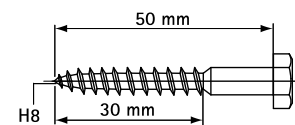

BIS Fixing Set for Isolated Radiator (OS1/ZVH)

(0 30 05)

fixing of central heating radiators

Features and Benefits

- fixing set (OS1 - ZVH) for radiators with sharp weld on top and side
- with plastic insert to prevent annoying noises
- support and slide provided with reinforcement groove
- material: metal parts made of steel; plastic parts made of POM (polyoxymethylene), creamcoloured; plug of PA (polyamide)
- zinc plated
- temperature resistance from -25 °C to +120 °C
- Part No. 0751001:
  - 2 Bottom supports (Part No. 0750100)
  - 2 Upper/Side supports (Part No. 0752400)
  - 1 Fixing set (Part No. 0658200)

Part No.	Model	Type	Pack 1	Pack 2
0751001	Fixing set for radiator	OS1/ZVH	50	-
0752400	Upper/Side support	7524	50	200
0750100	Bottom support	7501	50	200
0658200	Fixing set	6582	50	-

Parts also separately available.

065 8 200