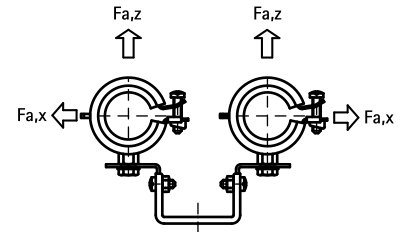

BIS Duplo KSB1

for metal heating pipes 15 - 35 mm

(A 15 15)

Features and Benefits

- two clamps on connection bracket
- clamp with quick locking system, type KSB
- for fixing of two pipes
- bracket reinforced for extra strength
- centre distance and distance between wall and clamp adjustable
- material: steel
- zinc plated
- noise insulating lining, EPDM rubber, black
- age resistant lining
- sound insulating lining according DIN 4109

Part No.	D (mm)	D (")	DN	B1 (mm)	H1 (mm)	h1 (mm)	s (mm)	b x s (mm)	F _{a,z} (N)	F _{a,x} (N)	Pack 1
3393218	15 - 18	3/8	10	142 - 165	82 - 94	67 - 79	2.0	20 x 2.0	210	110	25
3393223	20 - 23	1/2	15	142 - 177	93 - 105	70 - 82	2.0	20 x 2.0	210	110	25
3393228	25 - 28	3/4	20	150 - 180	96 - 108	73 - 85	2.0	20 x 2.0	210	110	25
3393235	32 - 35	1	25	152 - 188	100 - 112	77 - 89	2.0	20 x 2.0	210	110	25