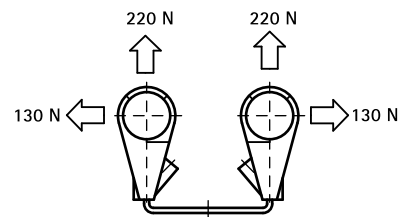

BIS Duplo KS

for metal pipes 15 - 22 mm

(C 10 55)

Features and Benefits

- two clamps on connection bracket
- clamps can be repositioned when open or closed - only fixed when finally secured
- plastic clamp prevents noises which arise from expansion or contraction of the pipe
- adjustable distance between pipe and wall
- locking screw connected to band, which makes it impossible to lose screw
- material: connection bracket made of steel; connector made of PP (polypropylene), white
- fire class B2
- recyclable, resistant to UV and ageing
- zinc plated
- temperature resistance from approx. -30 °C to approx. +90 °C (constant); short to approx. +110 °C

Part No.	D (mm)	D (°)	DN	B (mm)	H1 (mm)	h1 (mm)	Colour	F _{a,z} (N)	F _{a,x} (N)	Pack 1
3225015	15	-	-	82	57 - 69	45 - 57	White (RAL 9018)	220	130	50
3225022	22	1/2	15	89	64 - 76	49 - 61	White (RAL 9018)	220	130	50