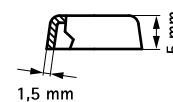

BIS Double Wall Plate

double fixing of 2 clamps to wall or ceiling

(K 15 25)

Features and Benefits

- with fixed centre distance
- zinc plated
- material: steel

Part No.	G	L	k (mm)	F _{a,z} (N)	Pack 1	Pack 2
6748055	M8	75 mm	55	1,250	50	500
6748065	M8	85 mm	65	1,010	50	500
6748085	M8	105 mm	85	730	50	500
6748105	M8	125 mm	105	420	50	500
6748150	M8	170 mm	150	270	50	300

Max. allowed load: both fixing points are equally loaded.

Complementary
Walraven Stud Bolt

Alternative
BIS Duplo Fixing Plate