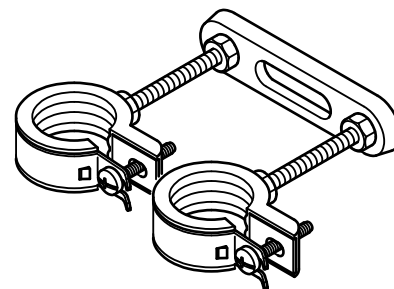

BIS Double Wall Plate

double fixing of 2 clamps to wall or ceiling

(K 15 25)

Features and Benefits

- with fixed centre distance
- zinc plated
- material: steel

Part No.	G	L	k (mm)	F _{a,z} (N)	Pack 1	Pack 2
6748055	M8	75 mm	55	1,250	50	500
6748065	M8	85 mm	65	1,010	50	500
6748085	M8	105 mm	85	730	50	500
6748105	M8	125 mm	105	420	50	500
6748150	M8	170 mm	150	270	50	300

Max. allowed load: both fixing points are equally loaded.

Complementary
Walraven Stud Bolt

Alternative
BIS Duplo Fixing Plate