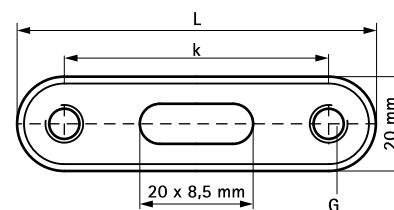

BIS Double Wall Plate

double fixing of 2 clamps to wall or ceiling

(K 15 25)

Features and Benefits

- with fixed centre distance
- zinc plated
- material: steel

Part No.	G	L	k (mm)	F _{a,z} (N)	Pack 1	Pack 2
6748055	M8	75 mm	55	1,250	50	500
6748065	M8	85 mm	65	1,010	50	500
6748085	M8	105 mm	85	730	50	500
6748105	M8	125 mm	105	420	50	500
6748150	M8	170 mm	150	270	50	300

Max. allowed load: both fixing points are equally loaded.

Complementary
Walraven Stud Bolt

Alternative
BIS Duplo Fixing Plate