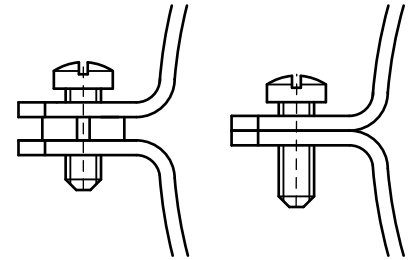

BIS Bifix[®] 415 Stainless Steel

for plastic pipes Ø 32 - 200 mm

M8

(M 15 05)

Features and Benefits

- two-screw clamp
- with quick locking system
- removable spacer washers allow the sliding or gripping of the pipe within the clamp
- inside profile to protect pipes from damage
- material: stainless steel 1.4404 (AISI 316L)

Part No.	D (mm)	DN	G	B (mm)	H (mm)	h (mm)	b x s (mm)	F _{a,z} (N)	Pack 1
4157032	32	25	M8	71	53	32	20 x 1.5	1,310	25
4157040	40	32	M8	85	61	36	20 x 1.5	1,310	25
4157050	50	40	M8	96	63	40	20 x 1.5	1,310	25
4157075	75	70	M8	114	94	54	20 x 1.5	1,310	25
4157080	80	-	M8	119	101	56	20 x 1.5	1,310	25
4157090	90	80	M8	129	109	61	20 x 1.5	1,310	25
4157100	100	-	M8	139	119	66	20 x 1.5	1,310	25
4157110	110	100	M8	149	129	71	20 x 1.5	1,310	25
4157125	125	125	M8	164	145	80	20 x 1.5	1,310	25
4157160	160	150	M8	208	180	96	20 x 1.5	1,310	25
4157200	200	200	M8	247	221	117	20 x 1.5	1,310	25

Complementary

BIS Stainless Steel Hanger Bolt