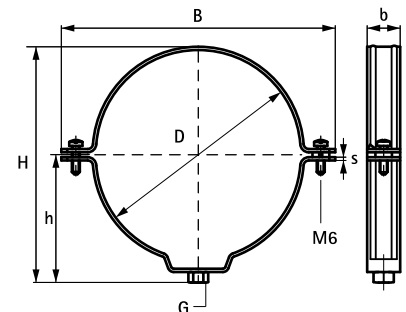

BIS Bifix[®] 415 Stainless Steel

for plastic pipes Ø 32 - 200 mm

M8

(M 15 05)

Features and Benefits

- two-screw clamp
- with quick locking system
- removable spacer washers allow the sliding or gripping of the pipe within the clamp
- inside profile to protect pipes from damage
- material: stainless steel 1.4404 (AISI 316L)

Part No.	D (mm)	DN	G	B (mm)	H (mm)	h (mm)	b x s (mm)	F _{a,z} (N)	Pack 1
4157032	32	25	M8	71	53	32	20 x 1.5	1,310	25
4157040	40	32	M8	85	61	36	20 x 1.5	1,310	25
4157050	50	40	M8	96	63	40	20 x 1.5	1,310	25
4157075	75	70	M8	114	94	54	20 x 1.5	1,310	25
4157080	80	-	M8	119	101	56	20 x 1.5	1,310	25
4157090	90	80	M8	129	109	61	20 x 1.5	1,310	25
4157100	100	-	M8	139	119	66	20 x 1.5	1,310	25
4157110	110	100	M8	149	129	71	20 x 1.5	1,310	25
4157125	125	125	M8	164	145	80	20 x 1.5	1,310	25
4157160	160	150	M8	208	180	96	20 x 1.5	1,310	25
4157200	200	200	M8	247	221	117	20 x 1.5	1,310	25

Complementary

BIS Stainless Steel Hanger Bolt