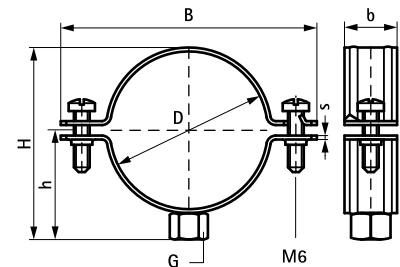

RAL¹ = tested, certified and monitored by a third party according to RAL-GZ 655/B.

For detailed technical information about our RAL marked products, please see the RAL datasheet in our web catalogue.