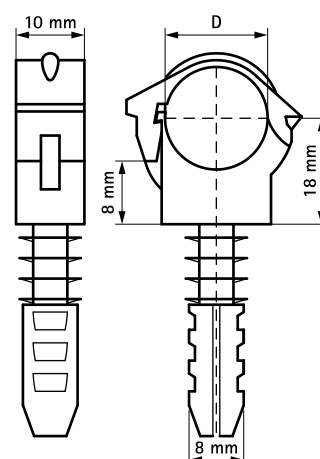

BIS ARAYTUB

for all pipes 16 - 25 mm

(C 10 35)

Features and Benefits

- clamp with integral plug
- locking with double tothing for extra security
- easy and quick to use
- for massive and hollow materials
- the plug can be expanded with a screw \varnothing 3.5 - 4.5 mm or a nail to get a better pull-out resistance (important in hollow materials)
- material: PA (polyamide), grey

Part No.	D (mm)	Pack 1	Pack 2
08505216	16	100	500
08505220	20	100	500
08506120	20	200	2.000
08505225	25	100	500

Alternative
BIS starQuick® Clamp (Grey)